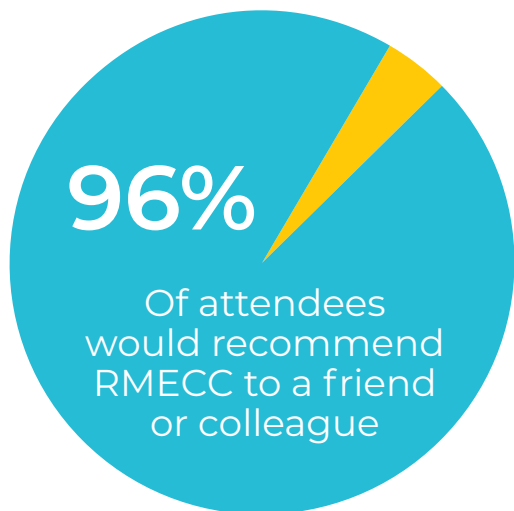

ROCKY MOUNTAIN EARLY CHILDHOOD CONFERENCE

“This is the second time I have attended this conference. It was great last time and this time too!” - RMECC 2024 Attendee

2024 Recap

“Absolutely awesome sessions, I think it was a great mix of workshops, it was so hard to pick which sessions! They are all so amazing and informative.” - RMECC 2024 Attendee

DENVER'S EARLY CHILDHOOD COUNCIL

By the Numbers

1,500
attendees

154 sessions
from **209**
presenters

21 sponsors
35 exhibitors

Percent of attendees who said the event met their expectations and professional goals:

"I look forward getting together with the many people that are always learning and caring for the little people as we prepare them for the big world."
- RMECC 2024 Attendee

Attendee Demographics

Geographic Region