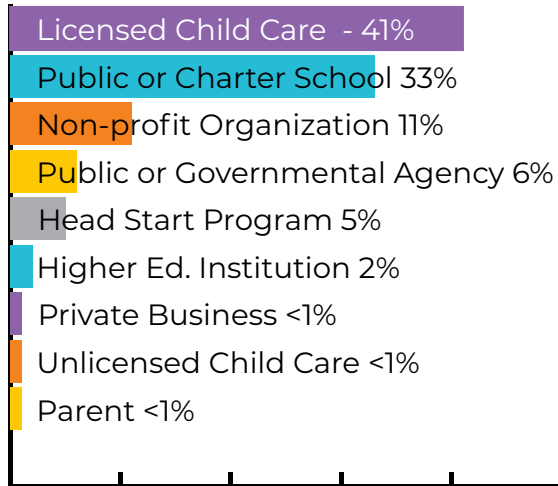

DENVER'S EARLY CHILDHOOD COUNCIL

By the Numbers

1,500
attendees

154 sessions
from **209**
presenters

21 sponsors
35 exhibitors

Percent of attendees who said the event met their expectations and professional goals:

"I look forward getting together with the many people that are always learning and caring for the little people as we prepare them for the big world."
- RMECC 2024 Attendee

Attendee Demographics

Geographic Region

97% of Attendees from Colorado

Organization Type

Position Type

Sponsor & Exhibitor Leads

4,492 leads collected

by sponsors & exhibitors from scanning badges

1,706 documents downloaded

from sponsor & exhibitor app profiles