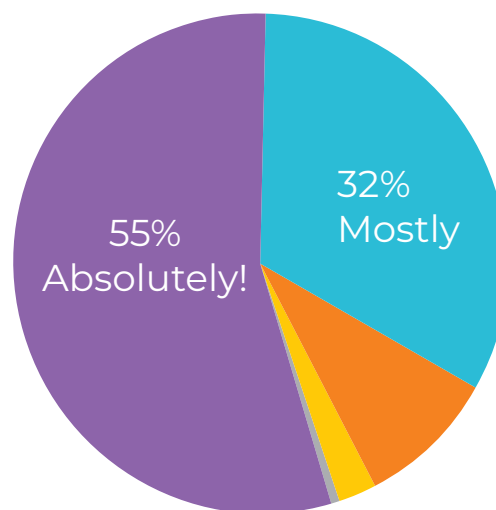

DENVER'S EARLY CHILDHOOD COUNCIL

By the Numbers

1,500
attendees

154 sessions
from **209**
presenters

21 sponsors
35 exhibitors

Percent of attendees who said the event met their expectations and professional goals:

"I look forward getting together with the many people that are always learning and caring for the little people as we prepare them for the big world."
- RMECC 2024 Attendee

Attendee Demographics

Geographic Region