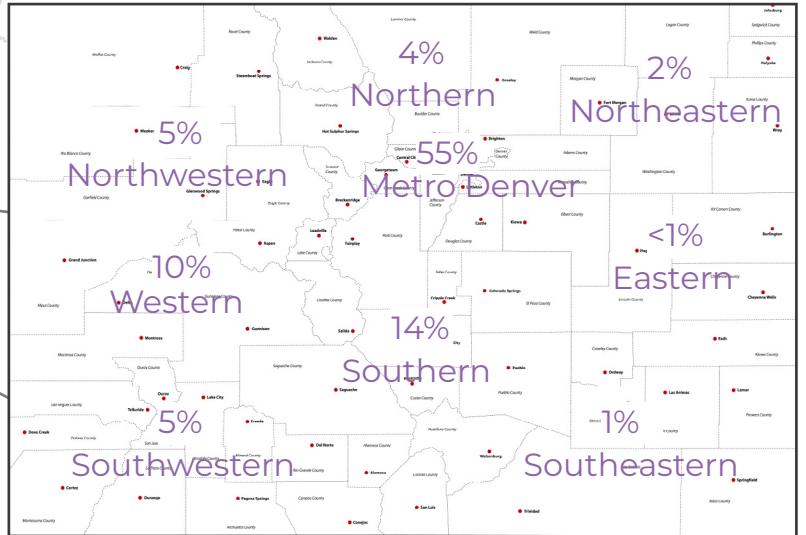

DENVER'S EARLY CHILDHOOD COUNCIL

By the Numbers

1,500
attendees

154 sessions
from **209**
presenters

21 sponsors
35 exhibitors

Percent of attendees who said the event met their expectations and professional goals:

"I look forward getting together with the many people that are always learning and caring for the little people as we prepare them for the big world."
- RMECC 2024 Attendee

Attendee Demographics

Geographic Region

97% of Attendees from Colorado

Organization Type

Position Type

Sponsor & Exhibitor Leads

4,492 leads collected

by sponsors & exhibitors from scanning badges

1,706 documents downloaded

from sponsor & exhibitor app profiles