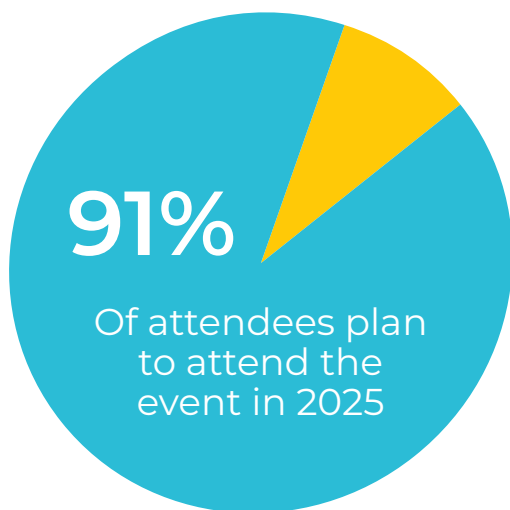

ROCKY MOUNTAIN EARLY CHILDHOOD CONFERENCE

“This is the second time I have attended this conference. It was great last time and this time too!” - RMECC 2024 Attendee

2024 Recap

“Absolutely awesome sessions, I think it was a great mix of workshops, it was so hard to pick which sessions! They are all so amazing and informative.” - RMECC 2024 Attendee

DENVER'S EARLY CHILDHOOD COUNCIL

By the Numbers

1,500
attendees

154 sessions
from **209**
presenters

21 sponsors
35 exhibitors

Percent of attendees who said the event met their expectations and professional goals:

"I look forward getting together with the many people that are always learning and caring for the little people as we prepare them for the big world."
- RMECC 2024 Attendee

Attendee Demographics

Geographic Region