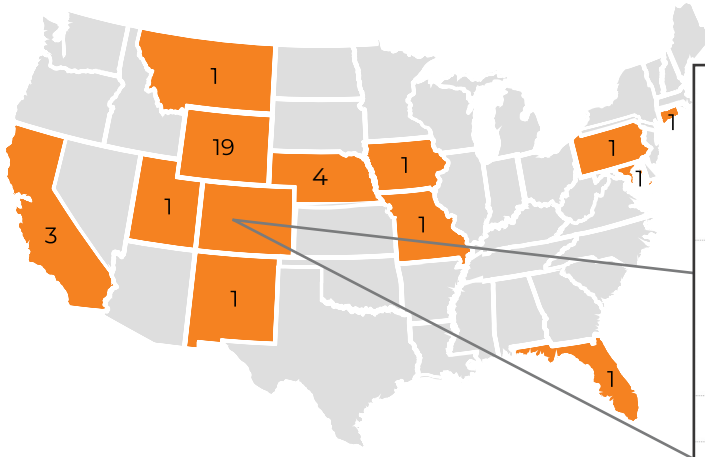

DENVER'S EARLY CHILDHOOD COUNCIL

By the Numbers

1,500
attendees

154 sessions
from **209**
presenters

21 sponsors
35 exhibitors

Percent of attendees who said the event met their expectations and professional goals:

"I look forward getting together with the many people that are always learning and caring for the little people as we prepare them for the big world."
- RMECC 2024 Attendee

Attendee Demographics

Geographic Region

97% of Attendees from Colorado

Organization Type

Position Type

Sponsor & Exhibitor Leads

4,492 leads collected

by sponsors & exhibitors from scanning badges

1,706 documents downloaded

from sponsor & exhibitor app profiles